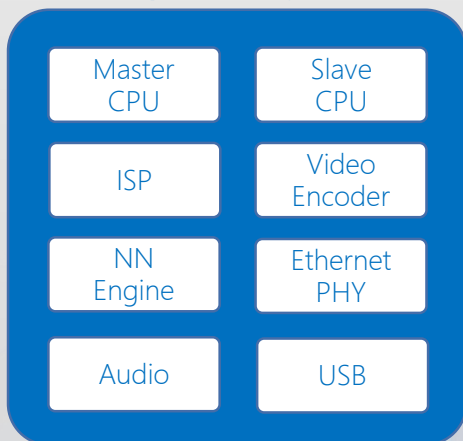

## 应用领域 | Application

- 智能家居摄像头 | Smart Home Security Camera

## 产品特点 | Features

- 基于深度学习的轻智能引擎  
Deep learning based smart engine
- 外接DDR接口, 最大支持512MB  
External DDR interface, up to 512MB
- 支持三麦克风输入  
Support three microphone inputs
- 最大支持5百万像素  
Support up to 5MP

## 产品规格 | Specifications

CPU	Master CPU: up to 996MHz Slave CPU: up to 498MHz
AI Engine	0.5TOPS computation power Human/Car detection Face detection/recognition (optional)
CIS	Support up to 5MP inputs 4-lane MIPI, RGB bayer
ISP	2-frame WDR, local tone mapping 2DNR, 3DNR AE/AWB/AF
Video Encoder	H.264/H.265 video encoder Support up to 5MP Support multi-streams: videox2+JPEGx1 JPEG: up to 5MP@5fps
Audio	Three ADC & single DAC Support 8K~48KHz sampling rate Support echo cancellation
Ethernet	Internal 10M/100M Ethernet PHY
Peripherals	3xI2C, 3xSPI, 3xUART, 2xSDIO 1xUSB2.0 4xSADC, 12xPWM
Memory	External DDR interface, up to 512MB
Package	BGA, 12mmx13.3mm